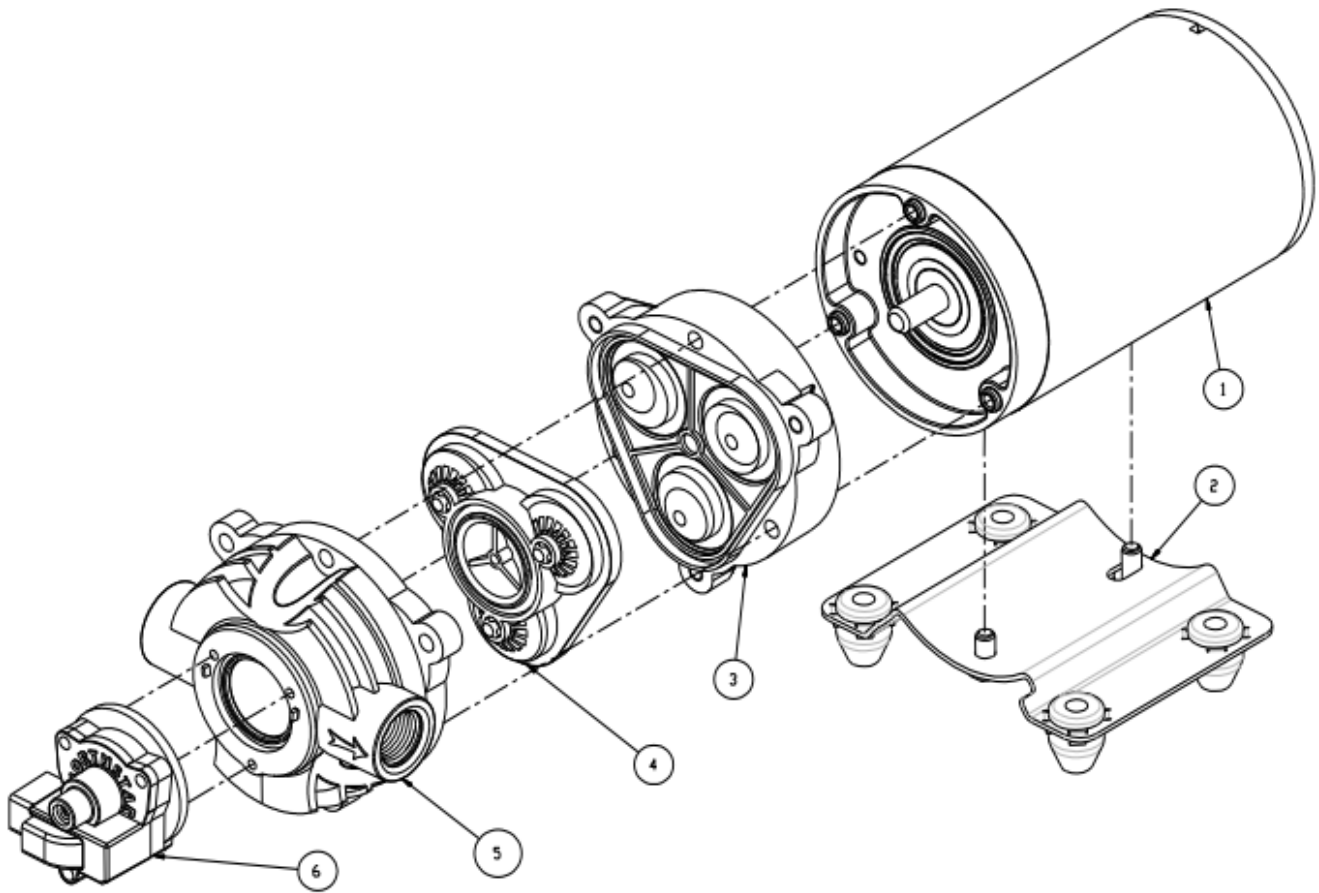

Exploded View – EF2200 – Rev E

Item	Part#	Description	Qty
1	778371	Motor	1
2	780254	Base plate assembly	1
3	784062	Diaphragm assembly	1
4	778279	Valve plate assembly	1
5	784063	Pump head assembly	1
6	785294	Pressure switch assembly	1