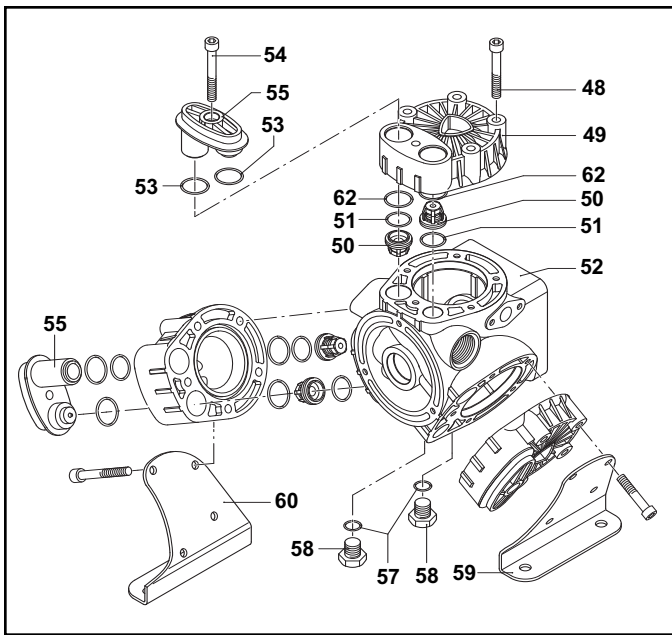

Models 9910-D303, D303GRGI, D403, & D403GRGI

NOTE: When ordering parts, give QUANTITY, PART NUMBER, DESCRIPTION, and COMPLETE MODEL NUMBER. Reference numbers are used ONLY to identify parts in the drawing and are NOT to be used as order numbers.

Figure 29

Models 9910-D303, D303GRGI, D403, & D403GRGI

Ref. No.	Part Number	Description	Qty.
1	9910-800090	Retaining Bolt	3
2	9910-800350	Plate	3
3¹	9910-800085	Diaphragm Desmopan (Std.)	3
3	9910-800080	Diaphragm Buna-N (Opt.)	3
3	9910-80008T	Diaphragm Buna-N with Teflon Coating (Opt.)	3
4	9910-1880051	Sleeve (D303)	3
4	9910-1880050	Sleeve (D403)	3
5	9910-1880110	Piston Ring	3
6	9910-1880060	Piston	3
7	9910-1880120	Piston Pin	3
8	9910-380080	Pin Ring	6
9	9910-1880070	Connecting Rod	3
10	9910-1880101	Shaft (D303)	1
10	9910-1880100	Shaft (D403)	1
11	9910-1500350	Guard	1
12	9910-900270	Washer	4
13	9910-820670	M10 X 16 Bolt	4
14	9910-620330	Retaining Ring	1
15	9910-620130	Seal Ring	1
16	9910-550060	Roller Bushing	1
17	N/A		
18	9910-1880180	Connecting Rod Ring	2
19	9910-1880170	Spacer	1
20	9910-111120	Retaining Ring	1
21	9910-1461430	Bearing	1
22	9910-620291	Retaining Ring	1
25	9910-780060	M6 X 25 Bolt	3
26	9910-1880380	Seal	1
27	9910-1880020	Suction Manifold	1
28³	9910-390290	O-Ring	1
29	9910-550340	Threaded Adapter	1

Ref. No.	Part Number	Description	Qty.
30³	9910-550350	O-Ring	2
31	9910-550242	Ring Nut	1
32	9910-550370	Elbow (Hose Barb)	1
33³	9910-390201	O-Ring	1
34³	9910-1880130	O-Ring	1
35³	9910-390180	O-Ring	1
36	9910-550331	Washer	2
37	9910-1200440	M6 X 30 Bolt	2
38	9910-1040310	Oil Sight Glass	1
39	9910-650920	O-Ring	1
40	9910-1040322	Black Oil Tank Cap	1
41	9910-540290	M8 X 25 Bolt	2
42	9910-450145	Flange	1
44	9910-110130	1/2" Fitting and Hose	1
48	9910-800860	M8 X 55 Bolt	12
49	9910-1880030	Head	3
50²	9910-1889051	Complete Valve Assembly	6
51^{2,3}	9910-1140450	O-Ring	6
52	9910-1880010	Pump Body	1
53³	9910-1880480	O-Ring	6
54	9910-280080	M8 X 60 Bolt	3
55	9910-1880040	Right Valve Cover	3
57³	9910-740290	O-Ring	2
58	2406-0023	Drain Plug, oil	2
59	9910-1880080	Right Base	1
60	9910-1880090	Left Base	1
61	9910-620680	Key	1
62	9910-780050	O-Ring	6

- ¹ Denotes Diaphragm Kit 9910-KIT2423
- ² Denotes Valve Kit 9910-KIT2388
- ³ Denotes O-Ring Kit 9910-KIT2389

Ref. No.	Description	Tightening Torque	
		In. Lbs.	Nm
1	Bolt	87.5	9.8
13	Bolt	87.5	9.8
25	Bolt	87.5	9.8
37	Bolt	87.5	9.8
41	Bolt	175.0	19.6
48	Bolt	175.0	19.6
54	Bolt	175.0	19.6
58	Plug	175.0	19.6

9910-KIT2423 Diaphragm Kit Desmopan	
Ref. No.	Qty.
3	3

9910-KIT2388 Valve Kit	
Ref. No.	Qty.
50	6
51	6

9910-KIT2389 O-Ring Kit	
Ref. No.	Qty.
28	1
30	2
33	1
34	1
35	1
39	1
51	9
53	6
57	2
62	6