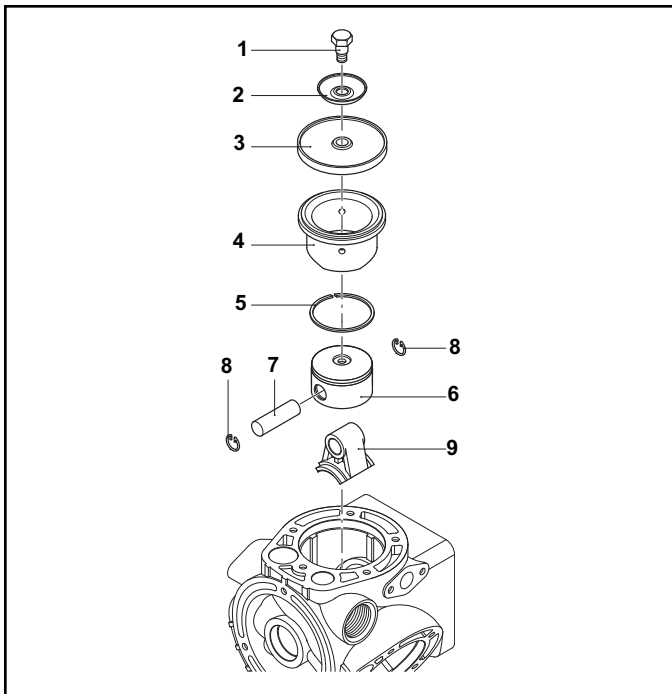

Models 9910-D303, D303GRGI, D403, & D403GRGI

NOTE: When ordering parts, give QUANTITY, PART NUMBER, DESCRIPTION, and COMPLETE MODEL NUMBER. Reference numbers are used ONLY to identify parts in the drawing and are NOT to be used as order numbers.

Figure 29

Models 9910-D303, D303GRGI, D403, & D403GRGI

Ref. No.	Part Number	Description	Qty.
1	9910-800090	Retaining Bolt	3
2	9910-800350	Plate	3
3¹	9910-800085	Diaphragm Desmopan (Std.)	3
3	9910-800080	Diaphragm Buna-N (Opt.)	3
3	9910-80008T	Diaphragm Buna-N with Teflon Coating (Opt.)	3
4	9910-1880051	Sleeve (D303)	3
4	9910-1880050	Sleeve (D403)	3
5	9910-1880110	Piston Ring	3
6	9910-1880060	Piston	3
7	9910-1880120	Piston Pin	3
8	9910-380080	Pin Ring	6
9	9910-1880070	Connecting Rod	3
10	9910-1880101	Shaft (D303)	1
10	9910-1880100	Shaft (D403)	1
11	9910-1500350	Guard	1
12	9910-900270	Washer	4
13	9910-820670	M10 X 16 Bolt	4
14	9910-620330	Retaining Ring	1
15	9910-620130	Seal Ring	1
16	9910-550060	Roller Bushing	1
17	N/A		
18	9910-1880180	Connecting Rod Ring	2
19	9910-1880170	Spacer	1
20	9910-111120	Retaining Ring	1
21	9910-1461430	Bearing	1
22	9910-620291	Retaining Ring	1
25	9910-780060	M6 X 25 Bolt	3
26	9910-1880380	Seal	1
27	9910-1880020	Suction Manifold	1
28³	9910-390290	O-Ring	1
29	9910-550340	Threaded Adapter	1

Ref. No.	Part Number	Description	Qty.
30³	9910-550350	O-Ring	2
31	9910-550242	Ring Nut	1
32	9910-550370	Elbow (Hose Barb)	1
33³	9910-390201	O-Ring	1
34³	9910-1880130	O-Ring	1
35³	9910-390180	O-Ring	1
36	9910-550331	Washer	2
37	9910-1200440	M6 X 30 Bolt	2
38	9910-1040310	Oil Sight Glass	1
39	9910-650920	O-Ring	1
40	9910-1040322	Black Oil Tank Cap	1
41	9910-540290	M8 X 25 Bolt	2
42	9910-450145	Flange	1
44	9910-110130	1/2" Fitting and Hose	1
48	9910-800860	M8 X 55 Bolt	12
49	9910-1880030	Head	3
50²	9910-1889051	Complete Valve Assembly	6
51^{2,3}	9910-1140450	O-Ring	6
52	9910-1880010	Pump Body	1
53³	9910-1880480	O-Ring	6
54	9910-280080	M8 X 60 Bolt	3
55	9910-1880040	Right Valve Cover	3
57³	9910-740290	O-Ring	2
58	2406-0023	Drain Plug, oil	2
59	9910-1880080	Right Base	1
60	9910-1880090	Left Base	1
61	9910-620680	Key	1
62	9910-780050	O-Ring	6

- ¹ Denotes Diaphragm Kit 9910-KIT2423
- ² Denotes Valve Kit 9910-KIT2388
- ³ Denotes O-Ring Kit 9910-KIT2389

Ref. No.	Description	Tightening Torque	
		In. Lbs.	Nm
1	Bolt	87.5	9.8
13	Bolt	87.5	9.8
25	Bolt	87.5	9.8
37	Bolt	87.5	9.8
41	Bolt	175.0	19.6
48	Bolt	175.0	19.6
54	Bolt	175.0	19.6
58	Plug	175.0	19.6

9910-KIT2423 Diaphragm Kit Desmopan	
Ref. No.	Qty.
3	3

9910-KIT2388 Valve Kit	
Ref. No.	Qty.
50	6
51	6

9910-KIT2389 O-Ring Kit	
Ref. No.	Qty.
28	1
30	2
33	1
34	1
35	1
39	1
51	9
53	6
57	2
62	6