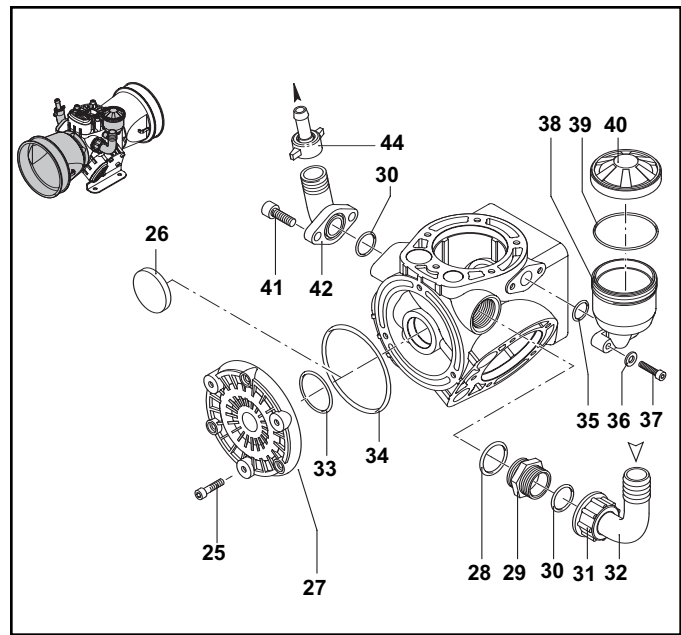

Models 9910-D303, D303GRGI, D403, & D403GRGI

NOTE: When ordering parts, give QUANTITY, PART NUMBER, DESCRIPTION, and COMPLETE MODEL NUMBER. Reference numbers are used ONLY to identify parts in the drawing and are NOT to be used as order numbers.

Figure 29

Models 9910-D303, D303GRGI, D403, & D403GRGI

Ref. No.	Part Number	Description	Qty.
1	9910-800090	Retaining Bolt	3
2	9910-800350	Plate	3
3¹	9910-800085	Diaphragm Desmopan (Std.)	3
3	9910-800080	Diaphragm Buna-N (Opt.)	3
3	9910-80008T	Diaphragm Buna-N with Teflon Coating (Opt.)	3
4	9910-1880051	Sleeve (D303)	3
4	9910-1880050	Sleeve (D403)	3
5	9910-1880110	Piston Ring	3
6	9910-1880060	Piston	3
7	9910-1880120	Piston Pin	3
8	9910-380080	Pin Ring	6
9	9910-1880070	Connecting Rod	3
10	9910-1880101	Shaft (D303)	1
10	9910-1880100	Shaft (D403)	1
11	9910-1500350	Guard	1
12	9910-900270	Washer	4
13	9910-820670	M10 X 16 Bolt	4
14	9910-620330	Retaining Ring	1
15	9910-620130	Seal Ring	1
16	9910-550060	Roller Bushing	1
17	N/A		
18	9910-1880180	Connecting Rod Ring	2
19	9910-1880170	Spacer	1
20	9910-111120	Retaining Ring	1
21	9910-1461430	Bearing	1
22	9910-620291	Retaining Ring	1
25	9910-780060	M6 X 25 Bolt	3
26	9910-1880380	Seal	1
27	9910-1880020	Suction Manifold	1
28³	9910-390290	O-Ring	1
29	9910-550340	Threaded Adapter	1

Ref. No.	Part Number	Description	Qty.
30³	9910-550350	O-Ring	2
31	9910-550242	Ring Nut	1
32	9910-550370	Elbow (Hose Barb)	1
33³	9910-390201	O-Ring	1
34³	9910-1880130	O-Ring	1
35³	9910-390180	O-Ring	1
36	9910-550331	Washer	2
37	9910-1200440	M6 X 30 Bolt	2
38	9910-1040310	Oil Sight Glass	1
39	9910-650920	O-Ring	1
40	9910-1040322	Black Oil Tank Cap	1
41	9910-540290	M8 X 25 Bolt	2
42	9910-450145	Flange	1
44	9910-110130	1/2" Fitting and Hose	1
48	9910-800860	M8 X 55 Bolt	12
49	9910-1880030	Head	3
50²	9910-1889051	Complete Valve Assembly	6
51^{2,3}	9910-1140450	O-Ring	6
52	9910-1880010	Pump Body	1
53³	9910-1880480	O-Ring	6
54	9910-280080	M8 X 60 Bolt	3
55	9910-1880040	Right Valve Cover	3
57³	9910-740290	O-Ring	2
58	2406-0023	Drain Plug, oil	2
59	9910-1880080	Right Base	1
60	9910-1880090	Left Base	1
61	9910-620680	Key	1
62	9910-780050	O-Ring	6

- ¹ Denotes Diaphragm Kit 9910-KIT2423
- ² Denotes Valve Kit 9910-KIT2388
- ³ Denotes O-Ring Kit 9910-KIT2389

Ref. No.	Description	Tightening Torque	
		In. Lbs.	Nm
1	Bolt	87.5	9.8
13	Bolt	87.5	9.8
25	Bolt	87.5	9.8
37	Bolt	87.5	9.8
41	Bolt	175.0	19.6
48	Bolt	175.0	19.6
54	Bolt	175.0	19.6
58	Plug	175.0	19.6

9910-KIT2423 Diaphragm Kit Desmopan	
Ref. No.	Qty.
3	3

9910-KIT2388 Valve Kit	
Ref. No.	Qty.
50	6
51	6

9910-KIT2389 O-Ring Kit	
Ref. No.	Qty.
28	1
30	2
33	1
34	1
35	1
39	1
51	9
53	6
57	2
62	6