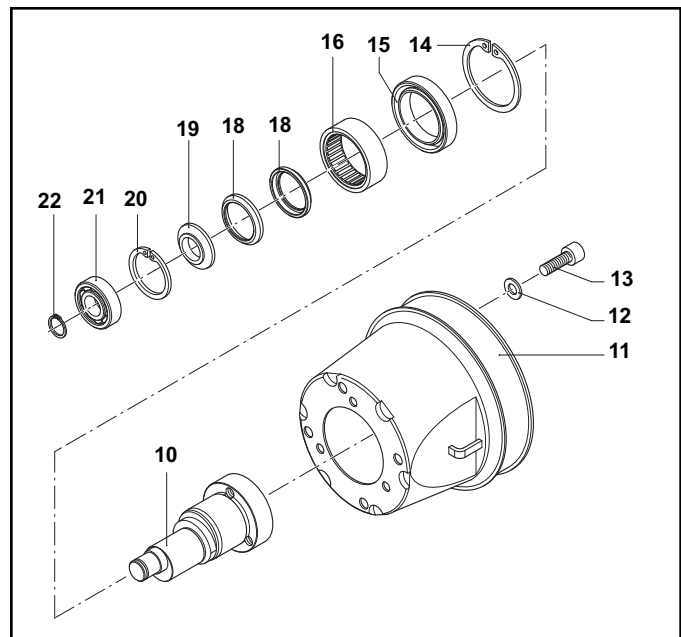

Models 9910-D303, D303GRGI, D403, & D403GRGI

NOTE: When ordering parts, give QUANTITY, PART NUMBER, DESCRIPTION, and COMPLETE MODEL NUMBER. Reference numbers are used ONLY to identify parts in the drawing and are NOT to be used as order numbers.

Figure 29

Models 9910-D303, D303GRGI, D403, & D403GRGI

Ref. No.	Part Number	Description	Qty.
1	9910-800090	Retaining Bolt	3
2	9910-800350	Plate	3
3¹	9910-800085	Diaphragm Desmopan (Std.)	3
3	9910-800080	Diaphragm Buna-N (Opt.)	3
3	9910-80008T	Diaphragm Buna-N with Teflon Coating (Opt.)	3
4	9910-1880051	Sleeve (D303)	3
4	9910-1880050	Sleeve (D403)	3
5	9910-1880110	Piston Ring	3
6	9910-1880060	Piston	3
7	9910-1880120	Piston Pin	3
8	9910-380080	Pin Ring	6
9	9910-1880070	Connecting Rod	3
10	9910-1880101	Shaft (D303)	1
10	9910-1880100	Shaft (D403)	1
11	9910-1500350	Guard	1
12	9910-900270	Washer	4
13	9910-820670	M10 X 16 Bolt	4
14	9910-620330	Retaining Ring	1
15	9910-620130	Seal Ring	1
16	9910-550060	Roller Bushing	1
17	N/A		
18	9910-1880180	Connecting Rod Ring	2
19	9910-1880170	Spacer	1
20	9910-111120	Retaining Ring	1
21	9910-1461430	Bearing	1
22	9910-620291	Retaining Ring	1
25	9910-780060	M6 X 25 Bolt	3
26	9910-1880380	Seal	1
27	9910-1880020	Suction Manifold	1
28³	9910-390290	O-Ring	1
29	9910-550340	Threaded Adapter	1

Ref. No.	Part Number	Description	Qty.
30³	9910-550350	O-Ring	2
31	9910-550242	Ring Nut	1
32	9910-550370	Elbow (Hose Barb)	1
33³	9910-390201	O-Ring	1
34³	9910-1880130	O-Ring	1
35³	9910-390180	O-Ring	1
36	9910-550331	Washer	2
37	9910-1200440	M6 X 30 Bolt	2
38	9910-1040310	Oil Sight Glass	1
39	9910-650920	O-Ring	1
40	9910-1040322	Black Oil Tank Cap	1
41	9910-540290	M8 X 25 Bolt	2
42	9910-450145	Flange	1
44	9910-110130	1/2" Fitting and Hose	1
48	9910-800860	M8 X 55 Bolt	12
49	9910-1880030	Head	3
50²	9910-1889051	Complete Valve Assembly	6
51^{2,3}	9910-1140450	O-Ring	6
52	9910-1880010	Pump Body	1
53³	9910-1880480	O-Ring	6
54	9910-280080	M8 X 60 Bolt	3
55	9910-1880040	Right Valve Cover	3
57³	9910-740290	O-Ring	2
58	2406-0023	Drain Plug, oil	2
59	9910-1880080	Right Base	1
60	9910-1880090	Left Base	1
61	9910-620680	Key	1
62	9910-780050	O-Ring	6

- ¹ Denotes Diaphragm Kit 9910-KIT2423
- ² Denotes Valve Kit 9910-KIT2388
- ³ Denotes O-Ring Kit 9910-KIT2389

Ref. No.	Description	Tightening Torque	
		In. Lbs.	Nm
1	Bolt	87.5	9.8
13	Bolt	87.5	9.8
25	Bolt	87.5	9.8
37	Bolt	87.5	9.8
41	Bolt	175.0	19.6
48	Bolt	175.0	19.6
54	Bolt	175.0	19.6
58	Plug	175.0	19.6

9910-KIT2423 Diaphragm Kit Desmopan	
Ref. No.	Qty.
3	3

9910-KIT2388 Valve Kit	
Ref. No.	Qty.
50	6
51	6

9910-KIT2389 O-Ring Kit	
Ref. No.	Qty.
28	1
30	2
33	1
34	1
35	1
39	1
51	9
53	6
57	2
62	6