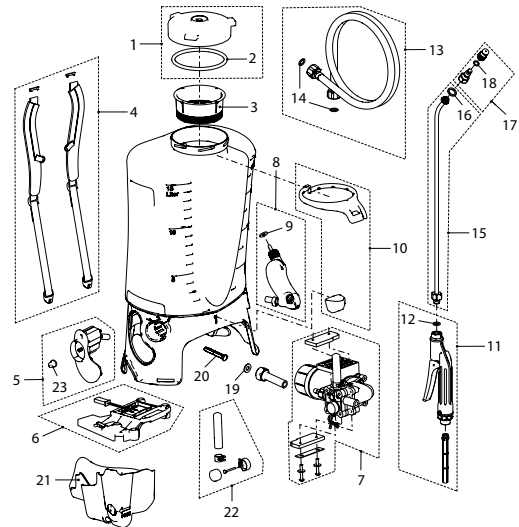

REC 15 ABZ

**ACCU
POWER**

**Performance
characteristic**

- 0.5 – 6 bar
 - 9 h / 200 litres*
 - Li-Ion 18 V / 3 Ah
 - Battery ⏱ < 1 h
- * approx. 2 bar / 0.5 l / min

| | | |
|---|-------------|--------------------|
| REC 15 ABZ, backpack sprayer (15 litres) (battery Li-Ion 18 V), incl. battery charger (240 V) | 11925001 | 210186 |
| REC 15 ABZ, backpack sprayer (15 litres) (battery Li-Ion 18 V), without battery charger | 11928201 | 210247 |
| Accessories (Pictures see page 70 ff) | | |
| AS 1200, battery spray blower | 12052101 | 210957 |
| Quick-charger 220-240 V / 50-60 Hz | 11922301 | 210216 |
| Charger 110-125 V / 50-60 H (US version) | 11923601 | 210582 |
| Vario Gun, stepless variable one-hand operation from mist to jet | 11558501 | 100821 |
| Floodjet nozzle 1.6 mm (blue) (Herbicide nozzle) | 10501803-SB | 100241 |
| XL 8 S Telescopic lance 7 m (max. 6 bar) / working height 8 m (Spray version) | 11935801 | 113982 |
| Telescopic tube 0.5 - 1 m, alu. eloxadized, thread G1/4"e on both sides | 10985204 | 030104 |
| Telescopic tube 1 to 2 m, alu. eloxadized, thread G1/4"e on both sides | 10985201 | 100456 |
| Extension tube straight 1 m, brass, G1/4"-G1/4"e | 10960601 | 100463 |
| Professional spray hood oval, screw fitting | 10501606 | 100906 |
| Spray hood, 12.5 cm, screw fitting | 11998601 | 710891 |
| Spray boom, aluminium, screw fitting, 4 fanjet nozzles XR 11001 VS (orange) for REB / REC | 12033001 | 720845 |
| Duro mist nozzle 1.65 mm for white washing | 28502325-SB | 100364 |
| Biofilter for the use of home-made spray mixtures | 11475701 | 100593 |
| Stainless steel hand-cart H2 | 12022601 | 720623 |
| Gasket set consisting of pos. 2,9,12,14,16,18,19,20 | 11934101 | 113876 |
| Nr. Spare parts for model | | |
| 1 Lid ø137 mm | REB / REC | 10397202-SB 151007 |
| 3 Filter screen | REB / REC | 77009699-SB 151038 |
| 4 Carrying belt complete, pair | REB / REC | 11923401 113722 |
| 5 Electronics | REB | 11961501 400792 |
| 5 Electronics | REC | 11924402 210315 |
| 6 Battery fixing | REB | 11921301 400778 |
| 6 Battery fixing | REC | 11933801 210377 |
| 7 Pump and motor | REB / REC | 11923002 210322 |
| 8 Air vessel | REB / REC | 11933302 210346 |
| 10 Spray tube holder | REB / REC | 11934001 113951 |
| 11 Trigger Profi G1/2" | REB / REC | 11934701 113784 |
| Gasket set for trigger | REB / REC | 11664910 040851 |
| 12 Gasket 12.2x7x3; 12 pcs per pack | REB / REC | 11642404 040042 |
| 13 Hose 1.3 m, G1/2"-G1/2" | REB / REC | 11929701 710549 |
| 15 Spray tube 50 cm curved, brass | REB / REC | 11370704 700311 |
| 16 Gasket 17x12.7x2; 10 pcs per pack | REB / REC | 11642403 040035 |
| 17 Adjustable nozzle 1.7 mm, brass | REB / REC | 28502597-SB 100777 |
| 21 Motor cover complete | REB / REC | 11948701 200101 |
| 22 Diaphragm and pulsation damper set | REB / REC | 11998301 710884 |
| 23 Potentiometer knob, minimum order qty. 5 pcs | REB / REC | 11922701 720883 |
| Li-ion battery 14.4 V / 2.7 Ah | REB | 11959601 210506 |
| Li-ion battery 18 V / 3 Ah | REC | 11922101 210230 |
| Charger 100-240 V / 50-60 Hz | REB | 11961201 210490 |
| Quick-charger 220-240 V / 50-60 Hz | REC | 11922301 210216 |