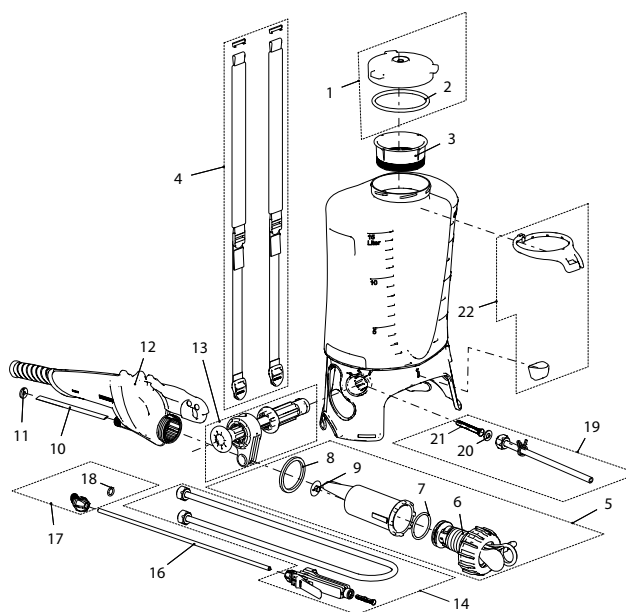

RPD 15 ABR backpack sprayer (15 litre)

11924701

010106

Accessories (Pictures see page 43 ff)

Vario Gun, stepless variable one-hand operation from mist to jet

11558501

100821

Telescopic extension 45 - 90 cm, plastic/aluminium

11659001-SB

030098

Glass-fibre reinforced plastic spray tube, length 1 m

11497403

100890

Spray tube 1 m brass with adapter G1/4"e

11486401

040820

Spray hood oval, white, to insert

11871101

110066

Spray hood white, 12.5 cm, to insert

11864801

110042

Spray boom plastic, max. 4 bar, to insert, with 4 fanjet nozzles

11659801-SB

100975

No Gasket set consisting of:

11939601

113883

2 Gasket 108x7

6 Bellows

7 O-Ring 36.x3.5

8 Gasket 48x4x4

9 Pump gasket

10 Suction tube L = 130 mm

11 Gasket 15x5.5x2

18 O-Ring 7.66x1.78

20 Gasket 15x7x1.5

21 Filter

No Spare parts

1 Lid assy. ø137 mm

10397202-SB

151007

3 Filter screen assy.

77009699-SB

151038

4 Carrying belt, pair (a pair)

11923302

113999

5 Pump cpl.

11939301

113906

12 Pump lever

11920201

113913

13 Pump lever joint cpl.

11939401

113920

14 Trigger and hose assy.

11637602-SB

710525

16 Spray tube 50 cm, straight, brass

11310402

710297

17 Adjustable nozzle 1.7 mm plastic brass

11889601

040943

19 Suction tube-set

11939501

113944

22 Spray tube support

11934001

113951