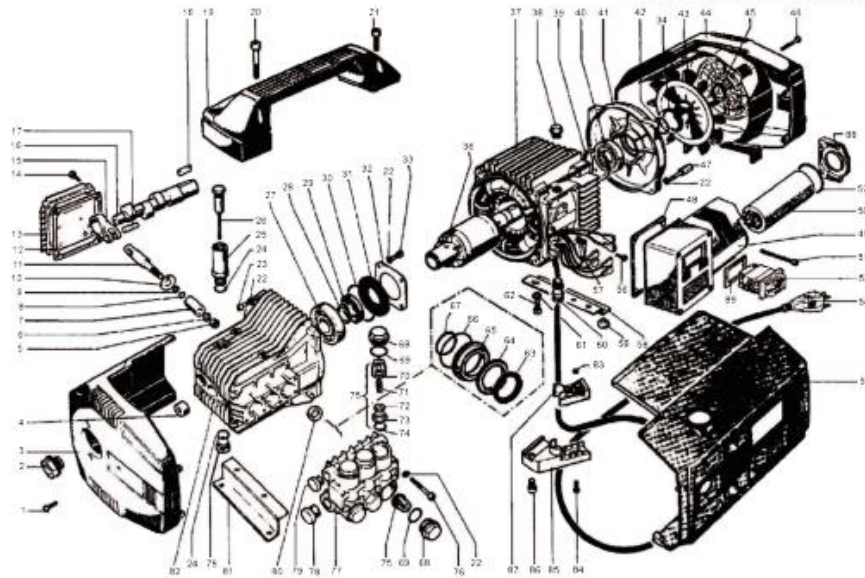

**GENERAL PUMP** *A member of the Interpump Group*

**Turbo 21 Boxjet**  
Electric Pressure Washer

**PARTS LIST**

ITEM	PART NO.	DESCRIPTION	QTY	ITEM	PART NO.	DESCRIPTION	QTY	ITEM	PART NO.	DESCRIPTION	QTY
1.	99157000	Screw, M5 x 16	6	31.	50211551	Spacer, Crankcase	1	61.	96701400	Washer, M8.4, Schnorr	4
2.	97596800	Indicator, Oil	1	32.	50150074	Cover, Crankcase	1	62.	99303700	Screw, M8 x 16	4
3.	51230151	Cover	1	33.	99180700	Screw, M6 x 10	4	63.	51100051	Ring, Head	3
4.	91801400	Bearing, Needle	1	34.	90165200	Seal, Oil	1	64.	90261800	Packing	3
5.	92221600	Nut, M8, SS	3	36.	41340702	Rotor	1	65.	51080070	Retainer, Packing	3
6.	96700800	Washer, M8	3	37.	41328602	Housing	1	66.	90360400	O-ring, .989 x .070	3
7.	51040009	Piston, dia. 15mm	3	38.	98209300	Plug, 3/8-19 BSPP	1	67.	90383500	O-ring, .593 x .103	3
8.	90357200	O-ring, .208 x .070	3	39.	90079500	Ring, Dia. 52mm	1	68.	96221800	Plug, Valve, M24	6
9.	90502200	Ring, Back-up, 6.2x9x1.5	3	40.	91832300	Bearing, Ball	1	69.	90384700	O-ring	6
10.	96707000	Washer, M9	3	41.	41070022	Cover, Rear Motor	1	70.	36200251	Guide, Valve	6
11.	51050056	Guide, Piston	3	42.	90385700	O-ring, .937 x .103	1	71.	94737600	Spring	6
12.	51210184	Cover, Gasket	1	43.	41030051	Fan, Motor	1	72.	36200176	Plate, Valve	6
13.	51160322	Cover, Crankcase	1	44.	51230051	Cover, Motor	1	73.	36200366	Seat, Valve	6
14.	99186700	Screw, M6 x 18	4	45.	90062800	Clip, Retainer	1	74.	90384100	O-ring, .674 x .103	6
15.	51030022	Rod, Connecting	3	46.	99165800	Screw, M5 x 45	4	75.	36703201	Unit, Valve	6
16.	51020435	Crankshaft	1	47.	41210465	Screw	4	76.	99194300	Screw, M6 x 40	6
17.	97731000	Pin, Connecting Rod	3	48.	41210147	Gasket	1	77.	51120022	Manifold, Aluminum	1
18.	91487800	Key	1	49.	41212451	Cover, Switchplate	1		51120041	Manifold, Brass	1
19.	51240051	Handle	1	50.	93568800	Capacitor	1	78.	98210000	Cap, 3/8-19 BSPP	2
20.	99314400	Screw, M8 x 50	2	51.	99170600	Screw	4	79.	98204100	Cap, 1/4-14 BSPP	1
21.	99306900	Screw, M8 x 25	2	52.	90388600	O-ring, 1.799 x .103	1	80.	90156500	Seal, Oil	3
22.	96693800	Washer, M6, 4, Schnorr	20	53.	93503100	Switch	1	81.	51200274	Rail, Mounting	1
23.	99189700	Screw, M6 x 25	4	54.	10710801	Cable	1	82.	51010322	Crankcase	1
24.	90383300	O-ring, .549 x .103	2	55.	51230751	Caver	1	83.	92192600	Nut, M4	2
25.	51210051	Spacer, Oil Dipstick	1	56.	99151500	Screw, M5 x 12	1	84.	99130600	Screw, M4 x 16	2
26.	98209700	Oil Dipstick	1	57.	96691300	Washer, M5.3x9x.6	1	85.	41211851	Holder, Cable	1
27.	91832800	Bearing, Ball	1	58.	51200374	Rail, Mounting	1	86.	99303900	Screw, M8 x 16	1
28.	90063500	Circlip	1	59.	98192400	Plug	4	87.	41211951	Clamp	1
29.	90163400	Ring, Oil Seal	1	60.	93521000	Nut, Cable Fitting	1	88.	41212051	Cover, Switchbox	1
30.	90409700	O-ring, 2.187 x .139	1					89.	41212684	Gasket	1