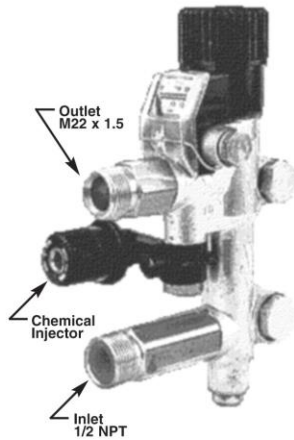

ZOKR1

Unloader/Relief Valve

CONTROL SET UNLOADERS

SPECIFICATIONS

Part Number:	ZOKR1		
Maximum Volume	2.1 GPM		
Maximum Discharge Pressure	1000 PSI		
Maximum Temperature	165°F		
Port Size:	Inlet Port	1/2" NPT-M	
	Outlet	M22 x 1.5	
Dimensions	7.0" x 4.0" x 3.0"		
Weight	2 lbs.		
Materials	Brass, Plastic, Stainless Steel, Buna-N		