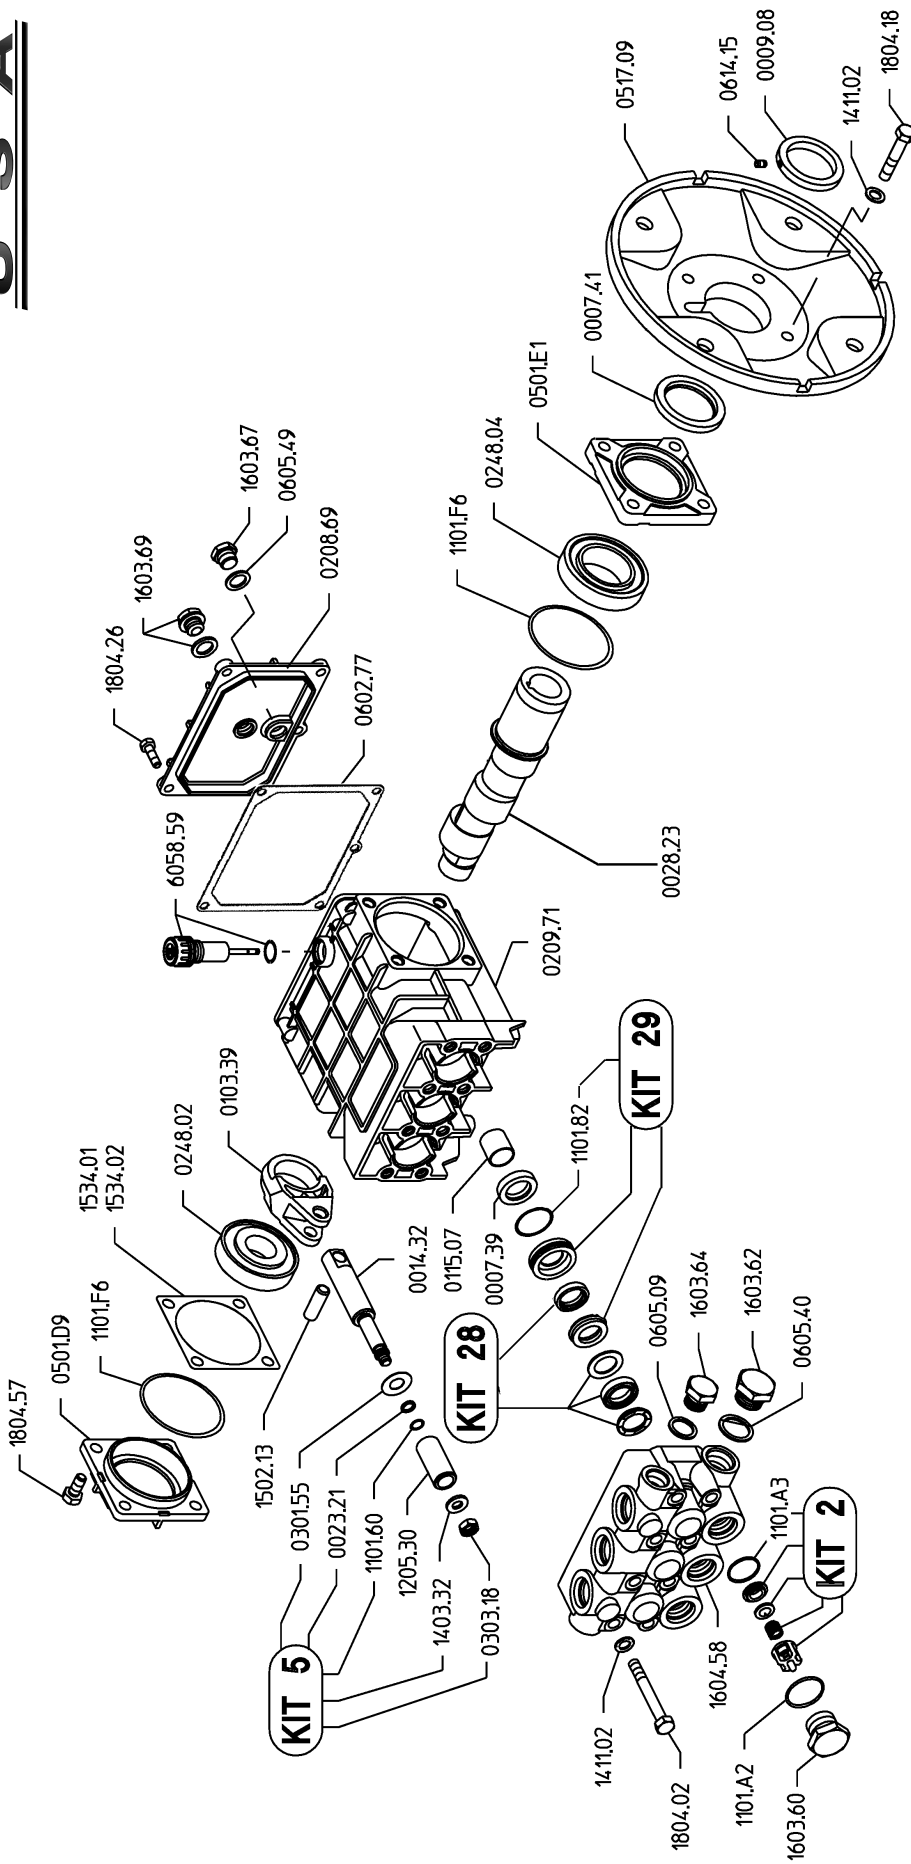

MD 5.0/30-U

Revised 10-1-2005

MD 5.0/30-U Quick Reference

Maximum Flow	5.0 GPM	Valve Kit	04-KIT UD-2
Maximum Pressure	3000 PSI	Seal Kit	04-KIT UD-28
Rated Pump Speed	1750 RPM	Brass Kit	04-KIT UD-29
Oil Capacity	20 oz. UDOR LUBE or SAE 30W Non-Detergent Oil	Plunger Bolt Kit	04-KIT UD-5
		Plunger Part #	04-1205.30
		Plunger Diameter	18 MM

MD 5.0/30-U