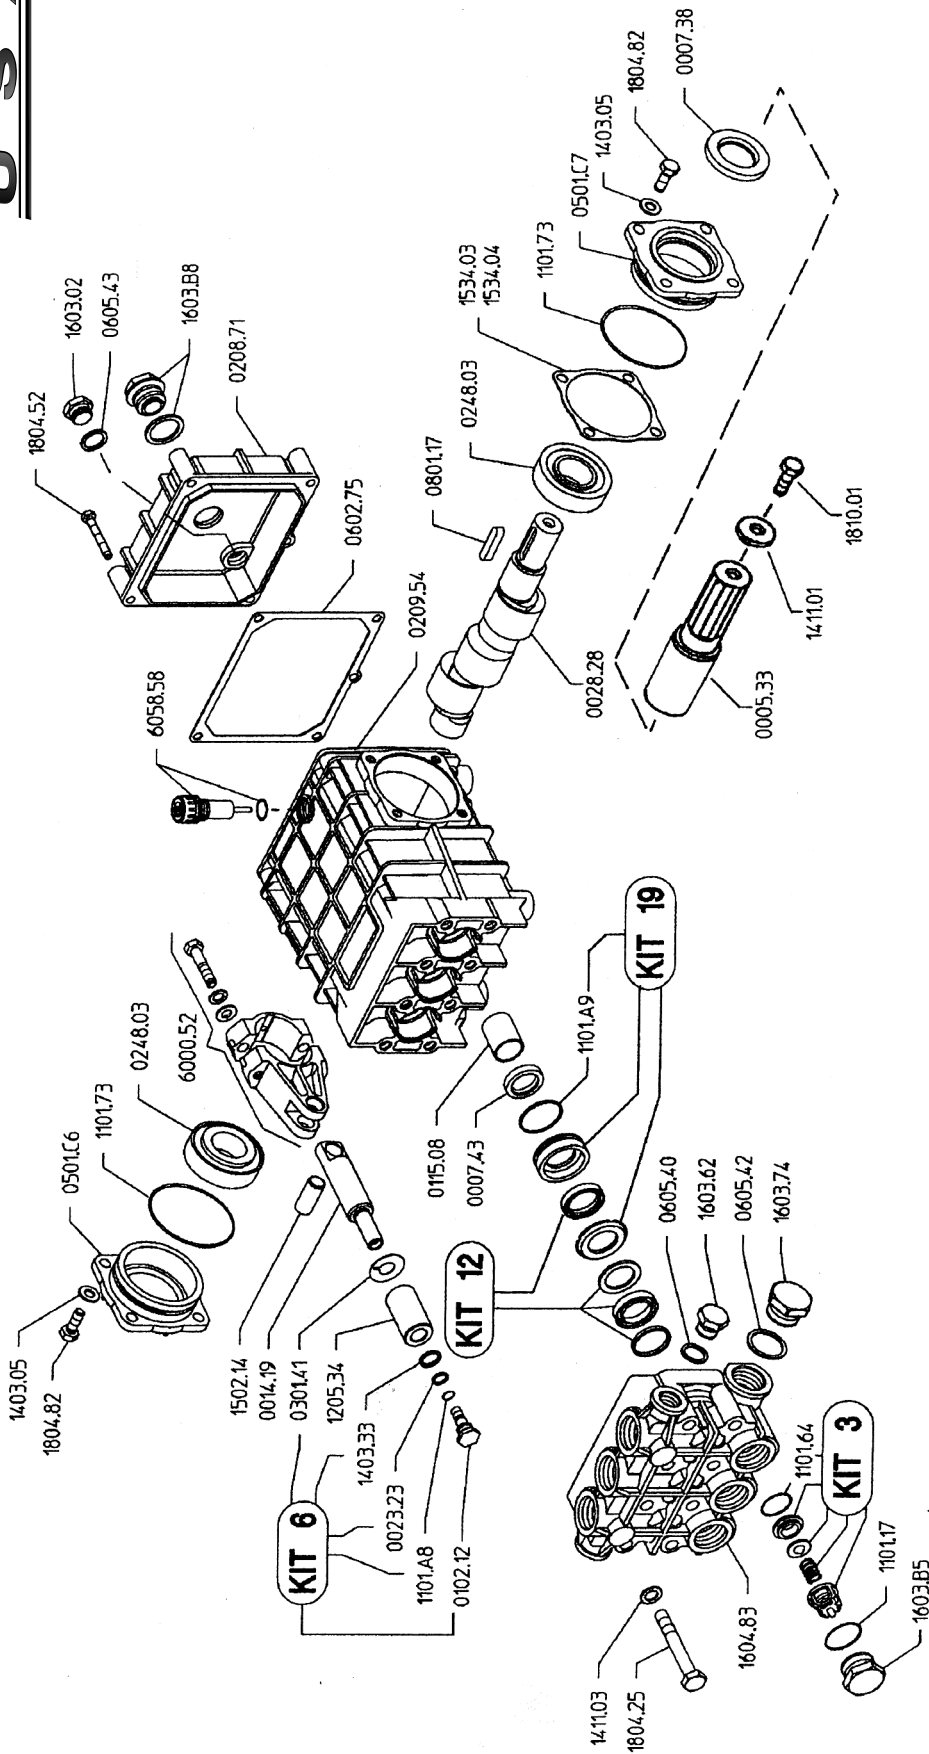

Revised 3-1-2003

GKC 16/20-PTO

GKC 16/20-PTO Quick Reference

Maximum Flow	4.0 GPM	Valve Kit	04-KIT UD-3
Maximum Pressure	3000 PSI	Seal Kit	04-KIT UD-12
Rated Pump Speed	540 RPM	Brass Kit	04-KIT UD-19
Oil Capacity	40 oz. UDOR LUBE or SAE 30W	Plunger Bolt Kit	04-KIT UD-6
	Non-Detergent Oil	Plunger Part #	04-1205.34
		Plunger Diameter	28 MM

GKC 16/20-PTO