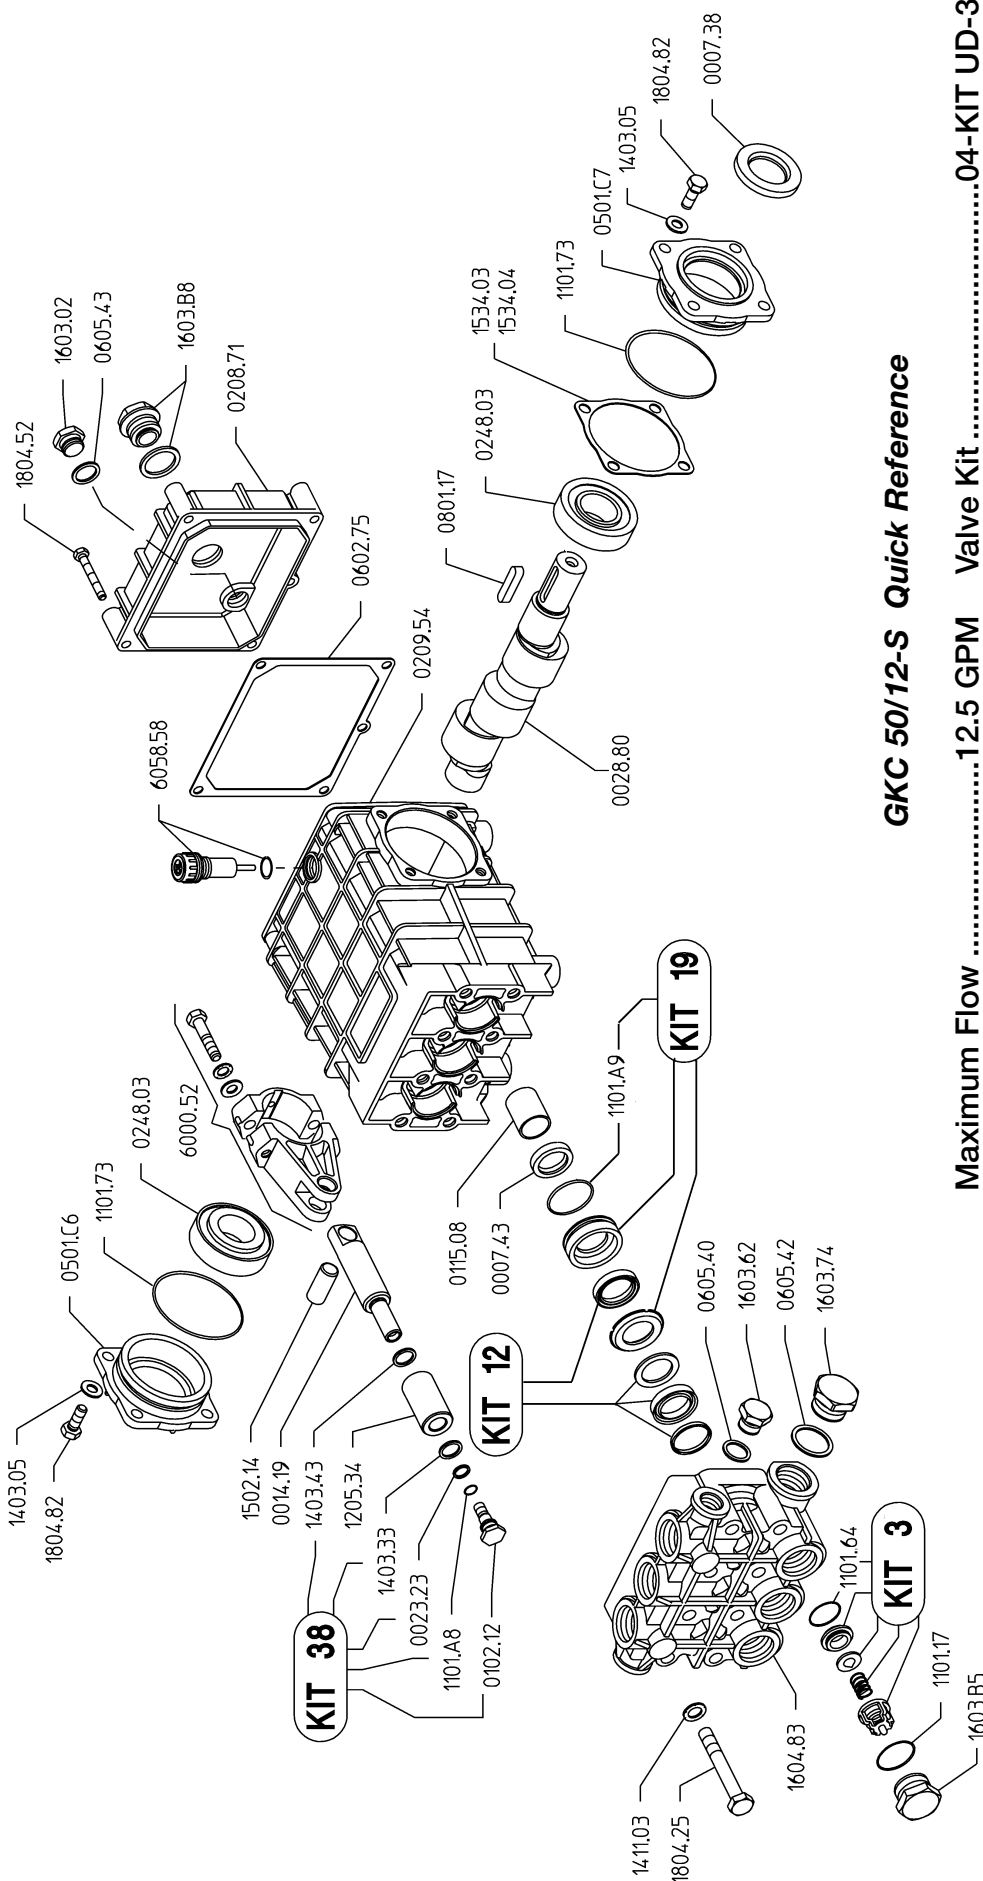

GKC 50/12-S

Revised 10-1-2005

GKC 50/12-S Quick Reference

Maximum Flow	12.5 GPM	Valve Kit	04-KIT UD-3
Maximum Pressure	2000 PSI	Seal Kit	04-KIT UD-12
Rated Pump Speed	1450 RPM	Brass Kit	04-KIT UD-19
Oil Capacity	40 oz. UDOR LUBE or SAE 30W Non-Detergent Oil	Plunger Bolt Kit	04-KIT UD-38
		Plunger Part #	04-1205.34
		Plunger Diameter	28 MM

GKC 50/12-S