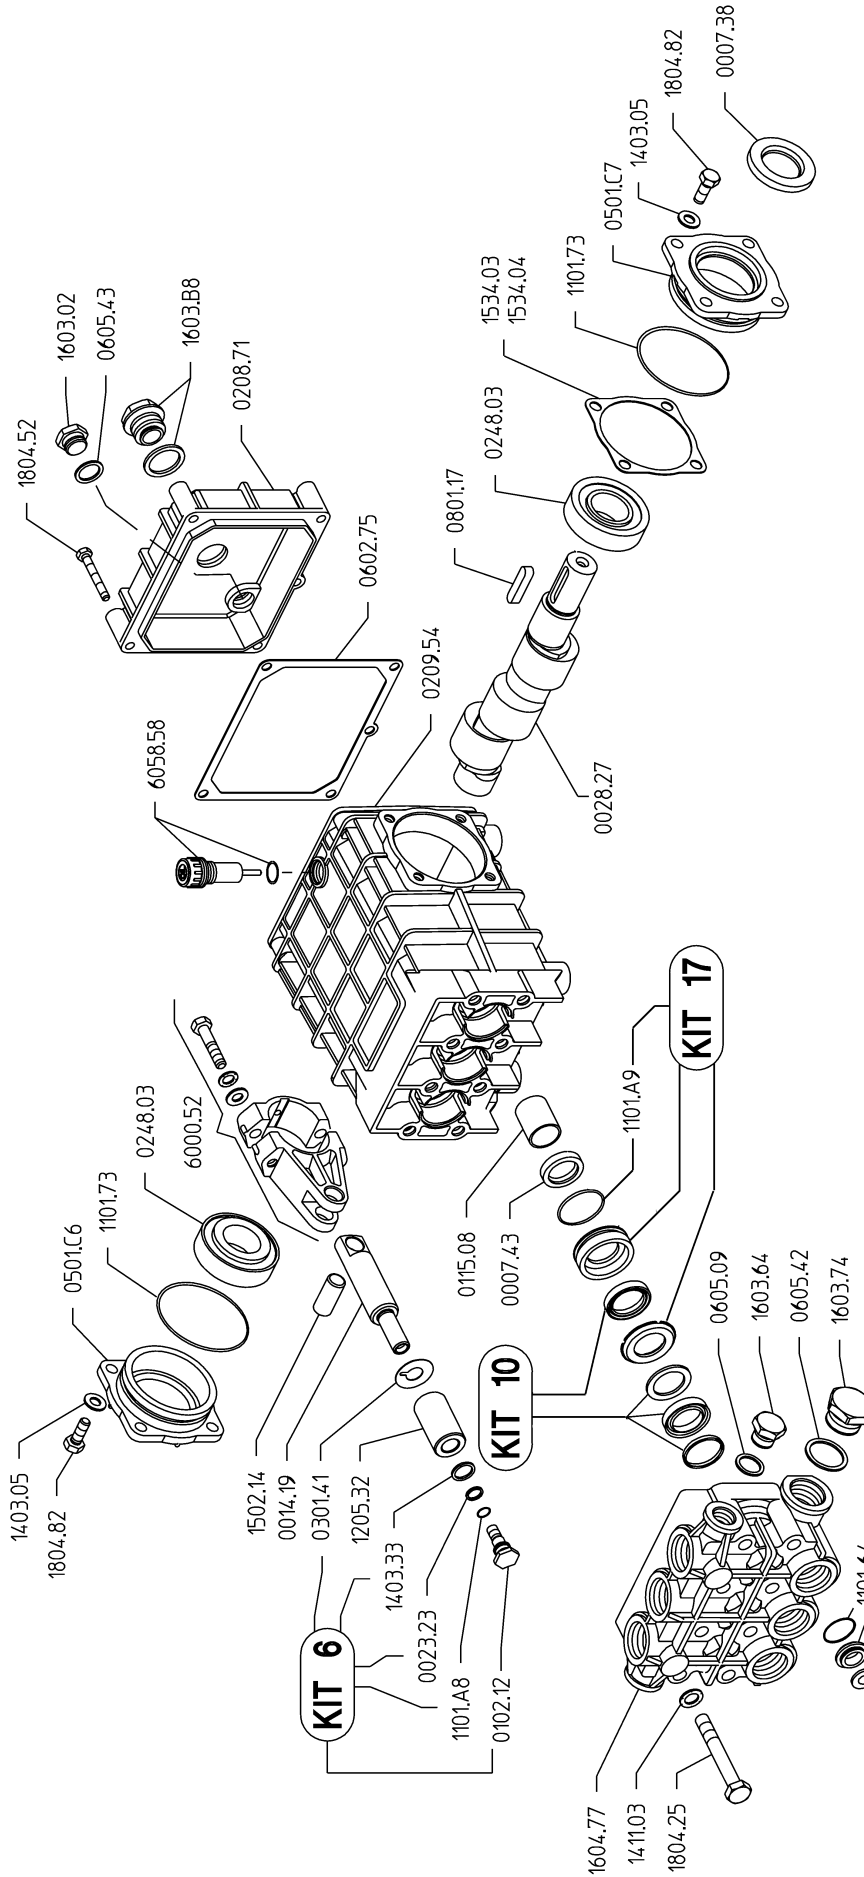

Revised 10-1-2005

GKC 26/28-S

GKC 26/28-S Quick Reference

Maximum Flow	7.0 GPM	Valve Kit	04-KIT UD-31
Maximum Pressure	4000 PSI	Seal Kit	04-KIT UD-10
Rated Pump Speed	1450 RPM	Brass Kit	04-KIT UD-17
Oil Capacity	40 oz. UDOR LUBE or SAE 30W	Plunger Bolt Kit	04-KIT UD-6
	Non-Detergent Oil	Plunger Part #	04-1205.32
		Plunger Diameter	22 MM