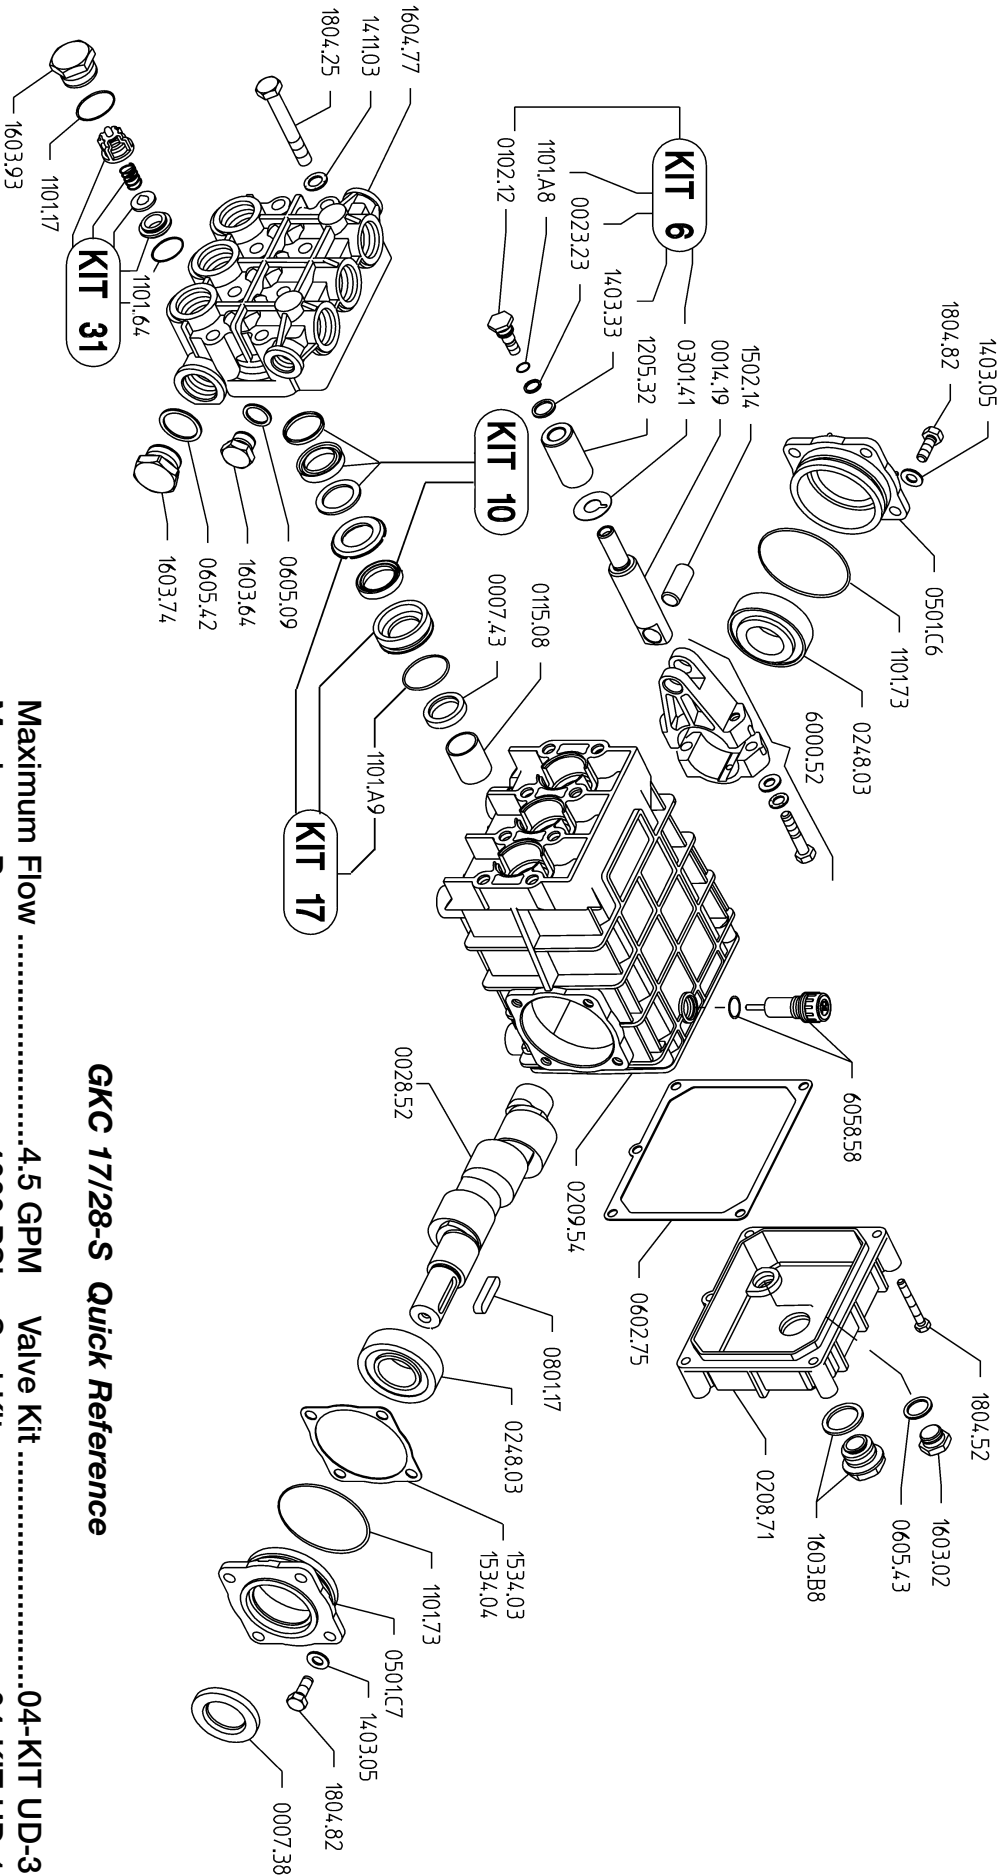

# GKC 17/28-S

## GKC 17/28-S Quick Reference

Maximum Flow .....	4.5 GPM	Valve Kit .....	04-KIT UD-31
Maximum Pressure .....	4000 PSI	Seal Kit .....	04-KIT UD-10
Rated Pump Speed .....	1450 RPM	Brass Kit .....	04-KIT UD-17
Oil Capacity .....	40 oz. UDOR LUBE or SAE 30W	Plunger Bolt Kit .....	04-KIT UD-6
		Plunger Part # .....	04-1205.32
		Plunger Diameter .....	22 MM