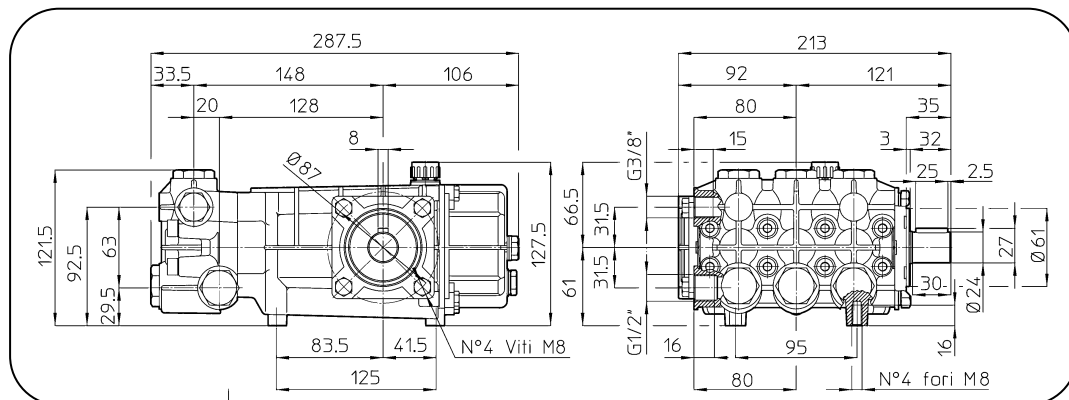

PDCW & MKCW CAR WASH PLUNGER PUMPS Dimensional Drawings

All dimensions are in millimeters. (x .03937 for Inches)

PDCW 4.0/15-S

PDCW 4.0/15-Z

MKCW-3100

Revised 10-1-2005

**CAR WASH
PUMPS**