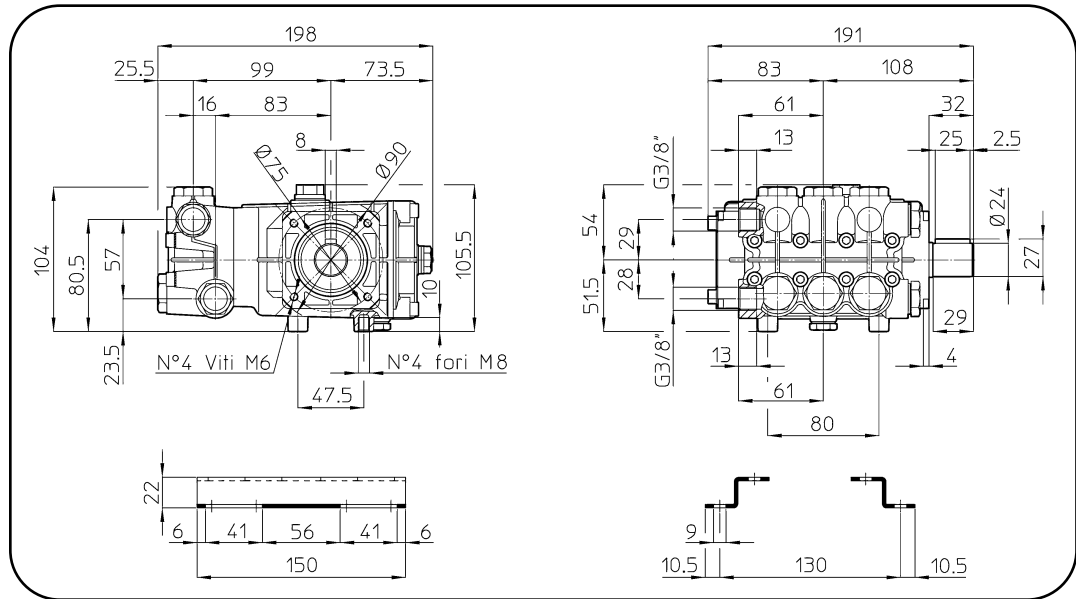

PDCW & MKCW CAR WASH PLUNGER PUMPS Dimensional Drawings

All dimensions are in millimeters. (x .03937 for Inches)

PDCW 4.0/15-S

PDCW 4.0/15-Z

MKCW-3100

Revised 10-1-2005

**CAR WASH
PUMPS**