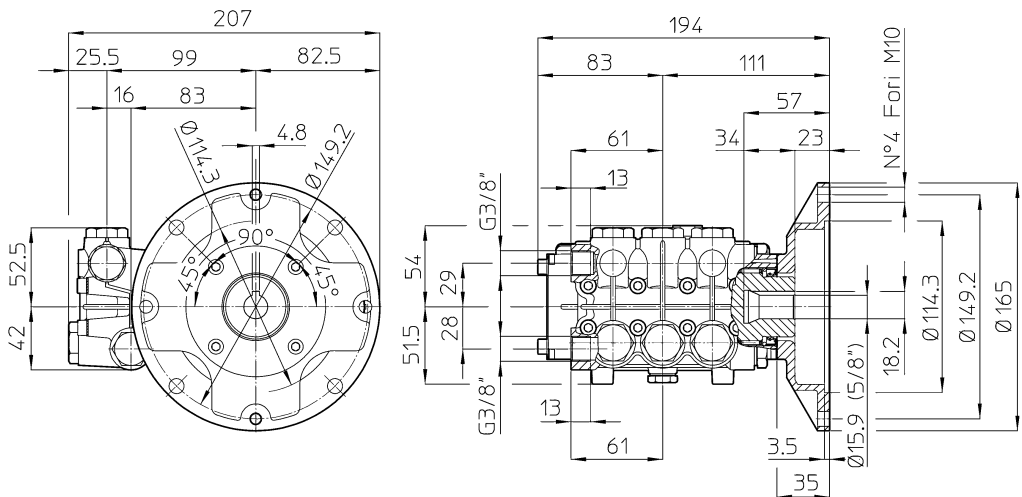

PDCW & MKCW CAR WASH PLUNGER PUMPS Dimensional Drawings

All dimensions are in millimeters. (x .03937 for Inches)

PDCW 4.0/15-S

PDCW 4.0/15-Z

MKCW-3100

Revised 10-1-2005

**CAR WASH
PUMPS**