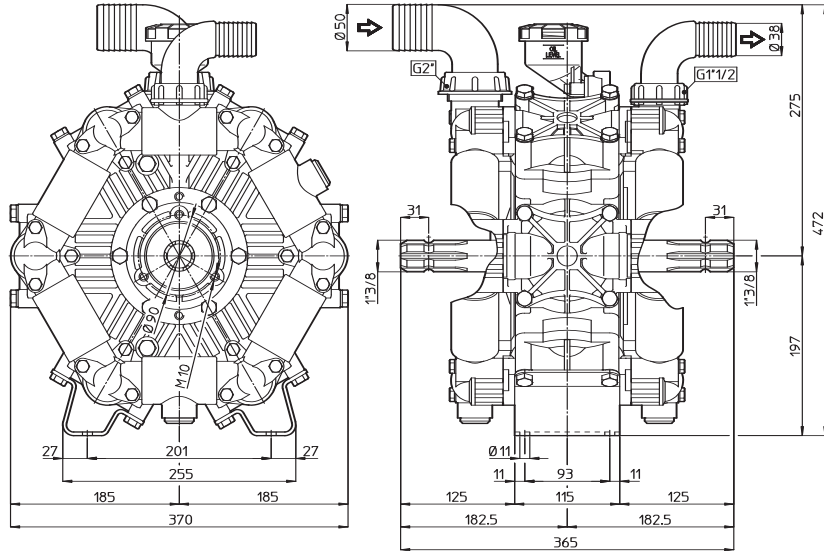

# DIAPHRAGM PUMPS Dimensional Drawings

All dimensions are in millimeters. (x .03937 for Inches)

**RO-210/250 CC**

**RO-320 CC**

**ZETA-85 C**

**DIMENSIONAL  
DRAWINGS**

# DIAPHRAGM PUMPS Dimensional Drawings

All dimensions are in millimeters. (x .03937 for Inches)

**ZETA-40  
ZETA-85**

**ZETA-100 C**

**ZETA-100**

**DIMENSIONAL  
DRAWINGS**