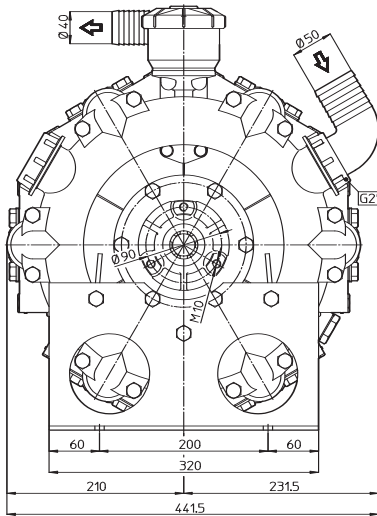

# DIAPHRAGM PUMPS Dimensional Drawings

All dimensions are in millimeters. (x .03937 for Inches)

**RO-210/250 CC**

**RO-320 CC**

**ZETA-85 C**

**DIMENSIONAL  
DRAWINGS**

# DIAPHRAGM PUMPS Dimensional Drawings

All dimensions are in millimeters. (x .03937 for Inches)

**ZETA-40  
ZETA-85**

**ZETA-100 C**

**ZETA-100**

**DIMENSIONAL  
DRAWINGS**