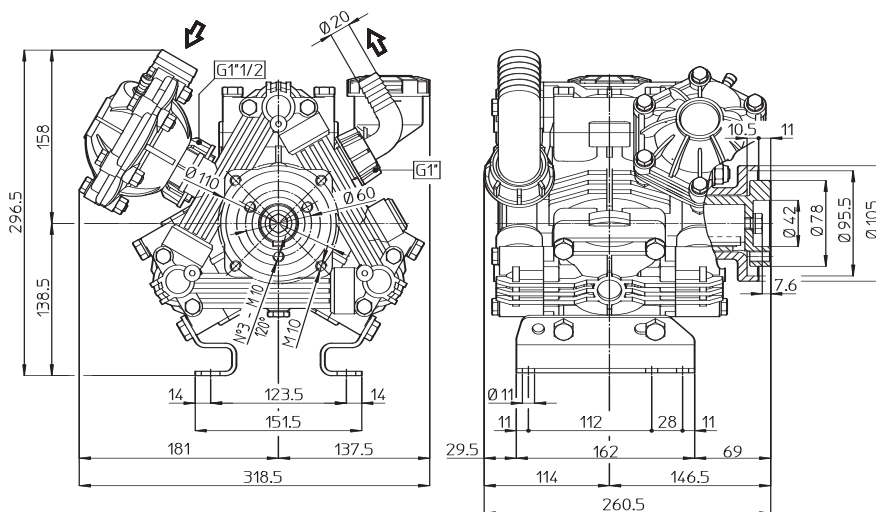

# DIAPHRAGM PUMPS Dimensional Drawings

All dimensions are in millimeters. (x .03937 for Inches)

**RO-210/250 CC**

**RO-320 CC**

**ZETA-85 C**

**DIMENSIONAL  
DRAWINGS**

# DIAPHRAGM PUMPS Dimensional Drawings

All dimensions are in millimeters. (x .03937 for Inches)

**ZETA-40  
ZETA-85**

**ZETA-100 C**

**ZETA-100**

**DIMENSIONAL  
DRAWINGS**