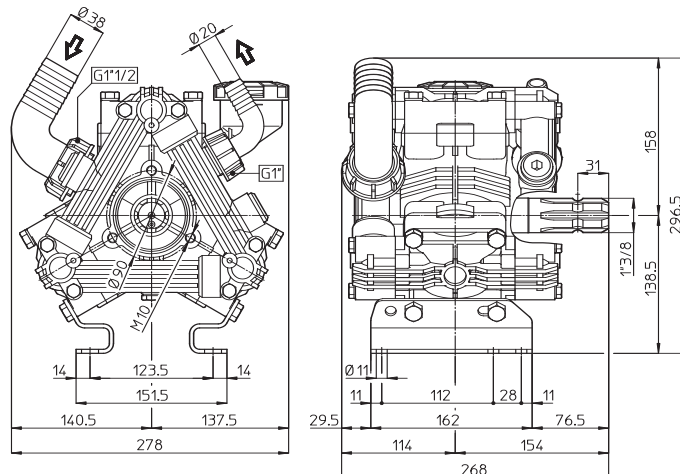

# DIAPHRAGM PUMPS Dimensional Drawings

All dimensions are in millimeters. (x .03937 for Inches)

**RO-210/250 CC**

**RO-320 CC**

**ZETA-85 C**

**DIMENSIONAL  
DRAWINGS**

# DIAPHRAGM PUMPS Dimensional Drawings

All dimensions are in millimeters. (x .03937 for Inches)

**ZETA-40  
ZETA-85**

**ZETA-100 C**

**ZETA-100**

**DIMENSIONAL  
DRAWINGS**