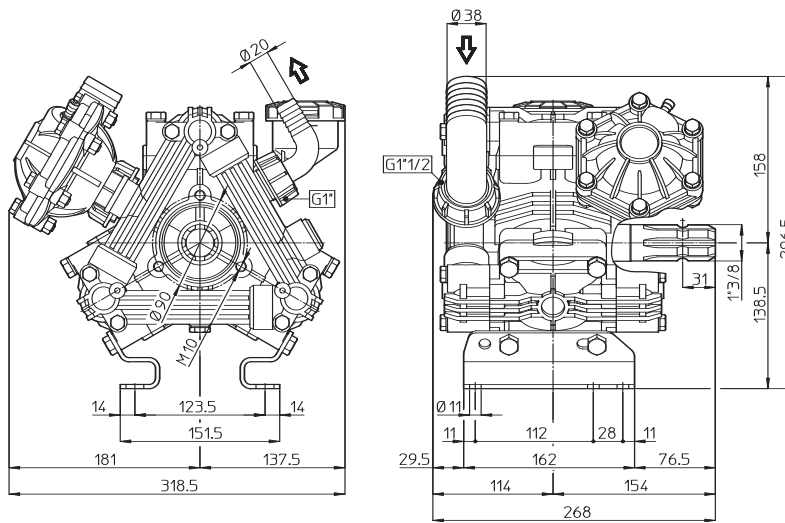

# DIAPHRAGM PUMPS Dimensional Drawings

All dimensions are in millimeters. (x .03937 for Inches)

**RO-210/250 CC**

**RO-320 CC**

**ZETA-85 C**

**DIMENSIONAL  
DRAWINGS**

# DIAPHRAGM PUMPS Dimensional Drawings

All dimensions are in millimeters. (x .03937 for Inches)

**ZETA-40  
ZETA-85**

**ZETA-100 C**

**ZETA-100**

**DIMENSIONAL  
DRAWINGS**