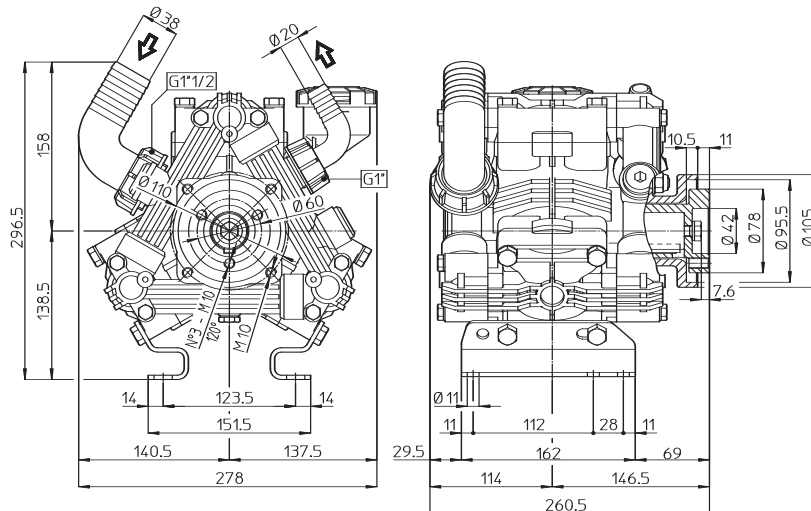

# DIAPHRAGM PUMPS Dimensional Drawings

All dimensions are in millimeters. (x .03937 for Inches)

**RO-210/250 CC**

**RO-320 CC**

**ZETA-85 C**

**DIMENSIONAL  
DRAWINGS**

# DIAPHRAGM PUMPS Dimensional Drawings

All dimensions are in millimeters. (x .03937 for Inches)

**ZETA-40  
ZETA-85**

**ZETA-100 C**

**ZETA-100**

**DIMENSIONAL  
DRAWINGS**