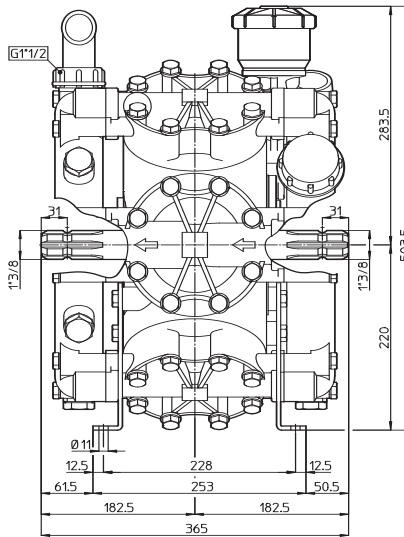

# DIAPHRAGM PUMPS Dimensional Drawings

All dimensions are in millimeters. (x .03937 for Inches)

**RO-210/250 CC**

**RO-320 CC**

**ZETA-85 C**

**DIMENSIONAL  
DRAWINGS**

# DIAPHRAGM PUMPS Dimensional Drawings

All dimensions are in millimeters. (x .03937 for Inches)

**ZETA-40  
ZETA-85**

**ZETA-100 C**

**ZETA-100**

**DIMENSIONAL  
DRAWINGS**