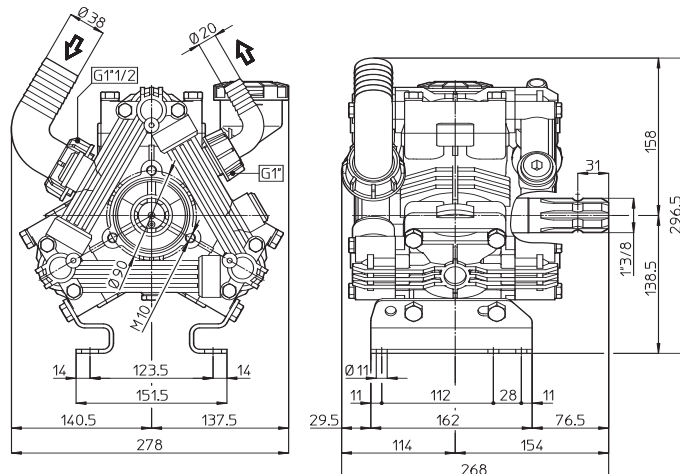

DIAPHRAGM PUMPS Dimensional Drawings

All dimensions are in millimeters. (x .03937 for Inches)

RO-210/250 CC

RO-320 CC

ZETA-85 C

**DIMENSIONAL
DRAWINGS**