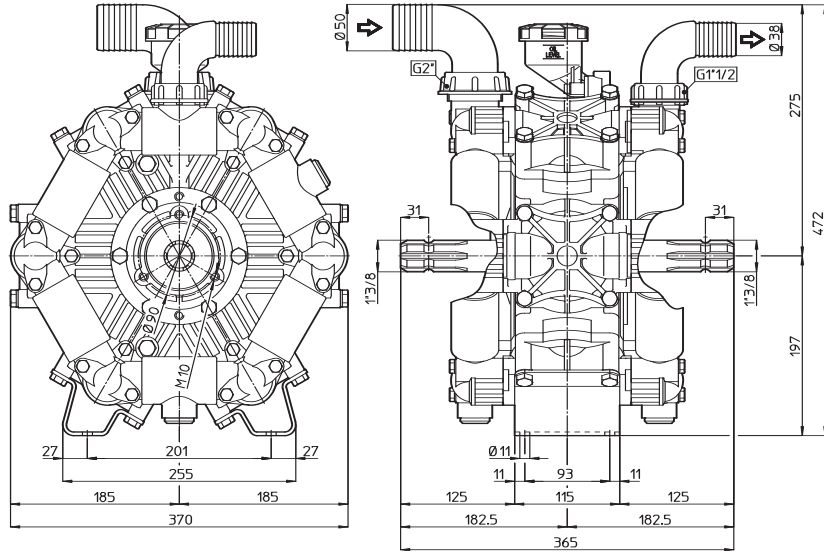

DIAPHRAGM PUMPS Dimensional Drawings

All dimensions are in millimeters. (x .03937 for Inches)

RO-210/250 CC

RO-320 CC

ZETA-85 C

**DIMENSIONAL
DRAWINGS**