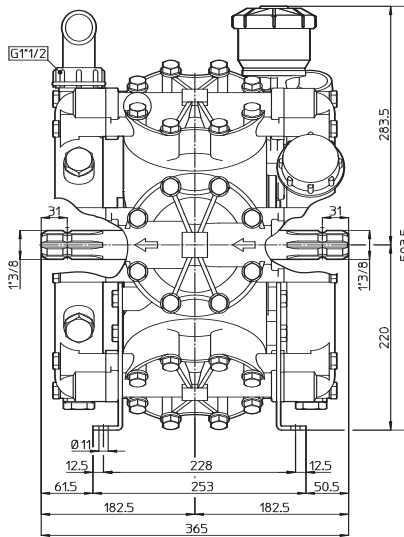

DIAPHRAGM PUMPS Dimensional Drawings

All dimensions are in millimeters. (x .03937 for Inches)

RO-210/250 CC

RO-320 CC

ZETA-85 C

**DIMENSIONAL
DRAWINGS**