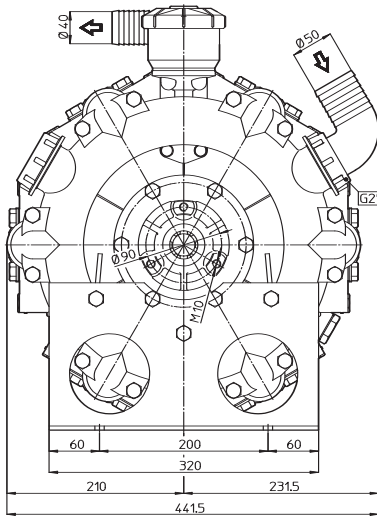

DIAPHRAGM PUMPS Dimensional Drawings

All dimensions are in millimeters. (x .03937 for Inches)

RO-210/250 CC

RO-320 CC

ZETA-85 C

**DIMENSIONAL
DRAWINGS**