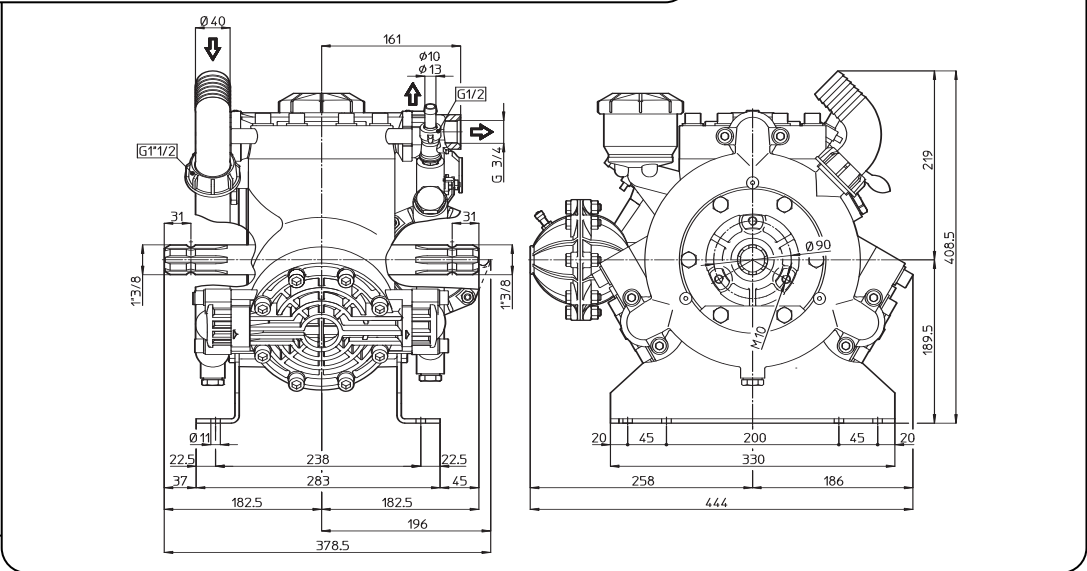

DIAPHRAGM PUMPS Dimensional Drawings

All dimensions are in millimeters. (x .03937 for Inches)

**DIMENSIONAL
DRAWINGS**