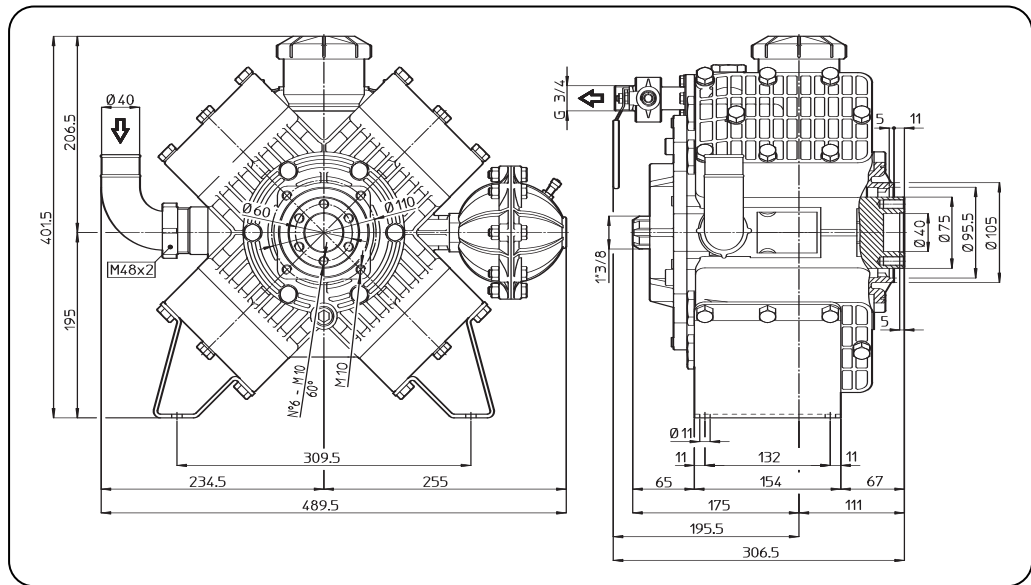

DIAPHRAGM PUMPS Dimensional Drawings

All dimensions are in millimeters. (x .03937 for Inches)

**DIMENSIONAL
DRAWINGS**