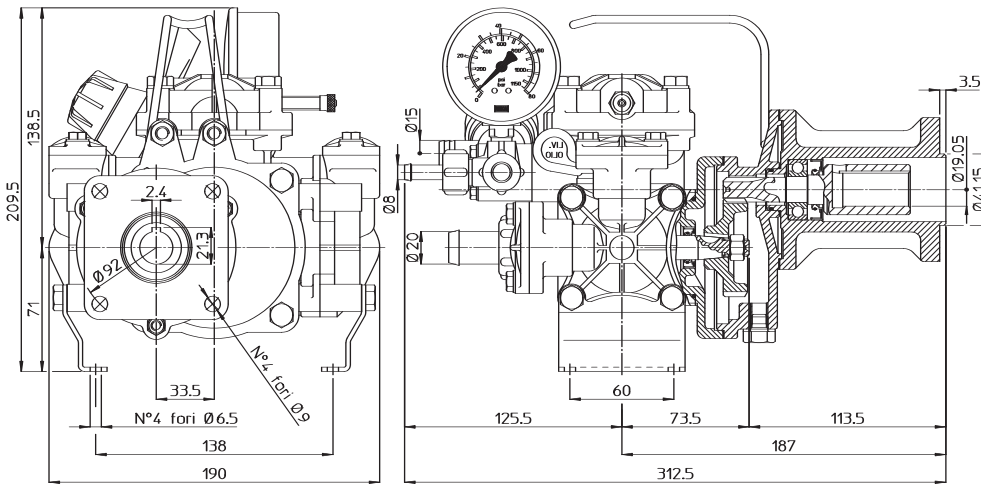

DIAPHRAGM PUMPS Dimensional Drawings

All dimensions are in millimeters. (x .03937 for Inches)

IOTA-20

IOTA-20 GR

IOTA-18M

DIMENSIONAL DRAWINGS