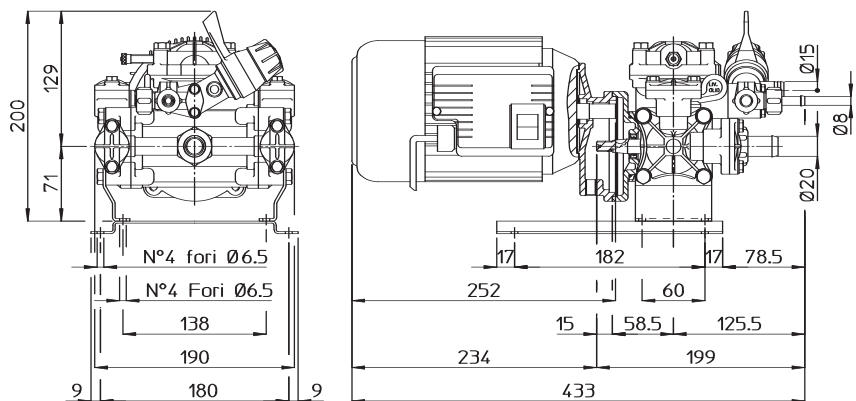

DIAPHRAGM PUMPS Dimensional Drawings

All dimensions are in millimeters. (x .03937 for Inches)

IOTA-20

IOTA-20 GR

IOTA-18M

DIMENSIONAL DRAWINGS