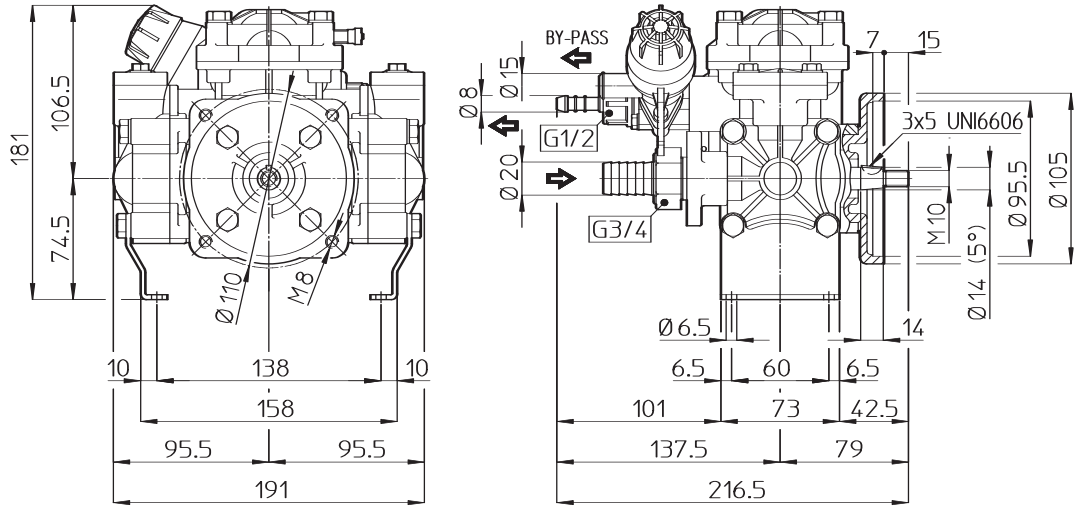

DIAPHRAGM PUMPS Dimensional Drawings

All dimensions are in millimeters. (x .03937 for Inches)

IOTA-20

IOTA-20 GR

IOTA-18M

DIMENSIONAL DRAWINGS